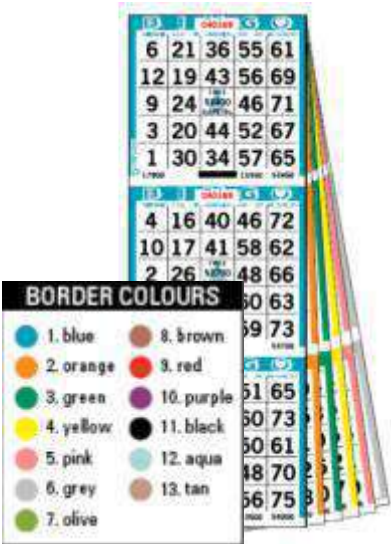

(BLUE/ORANGE/GREEN/YELLOW/PINK/GREY/OLIVE/BROWN/RED/PURPLE)

NAME	CUT	BELTS	BOX	SET
UNIMAX 11 PAGE BLUE	12UP	\$61.90/50BKS	\$272.65/250BKS(5BELTS)	\$759.00/750BKS (15BELTS)
	18UP	\$92.90/50BKS	\$163.55/100BKS(2BELTS)	\$759.00/500BKS (10BELTS)

(BLUE/ORANGE/GREEN/YELLOW/PINK/GREY/OLIVE/BROWN/RED/PURPLE/BLACK)

** For Volume Pricing Call 1-800-565-6000**

Authorized distributor:

Capitol Booklets, Loose, & Bonanza Bingo

NAME	CUT	2BELTS	BOX	SET
UNIMAX 4 PAGE PINK	18UP	*****	*****	\$281.60/500BKS (2 BELTS)

(PINK, GREY, OLIVE, BROWN)

NAME	CUT	BELTS	BOX	SET
UNIMAX 4 PAGE BLUE	12UP	*****	*****	\$281.60/750BKS (3 BELTS)
(BLUE/ORANGE/GREEN/YELLOW)	18UP	*****	*****	\$281.60/500BKS (2 BELTS)

(90 Series AQUA ST, ORANGE ST, PURPLE STR, BROWN STR)

Capitol Loose Sheets & Bonanza Pricing

B1-3366 - 1up Olympic Paper (Speedo)
 (Blue, Brown, Orange, Red, Green, Grey, Purple, Yellow)
 (1000Cards - 1up) \$10.00/Bundle
 (9000Cards - 1up) \$8.40/Bundle(\$75.60/Set)