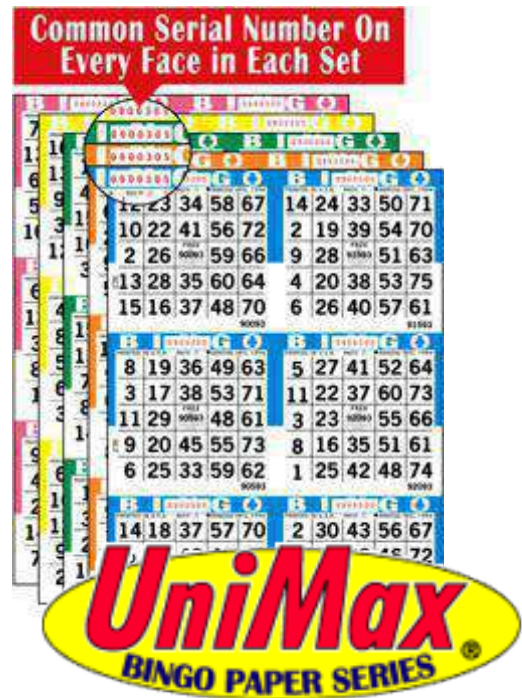

Bingo Catalogue